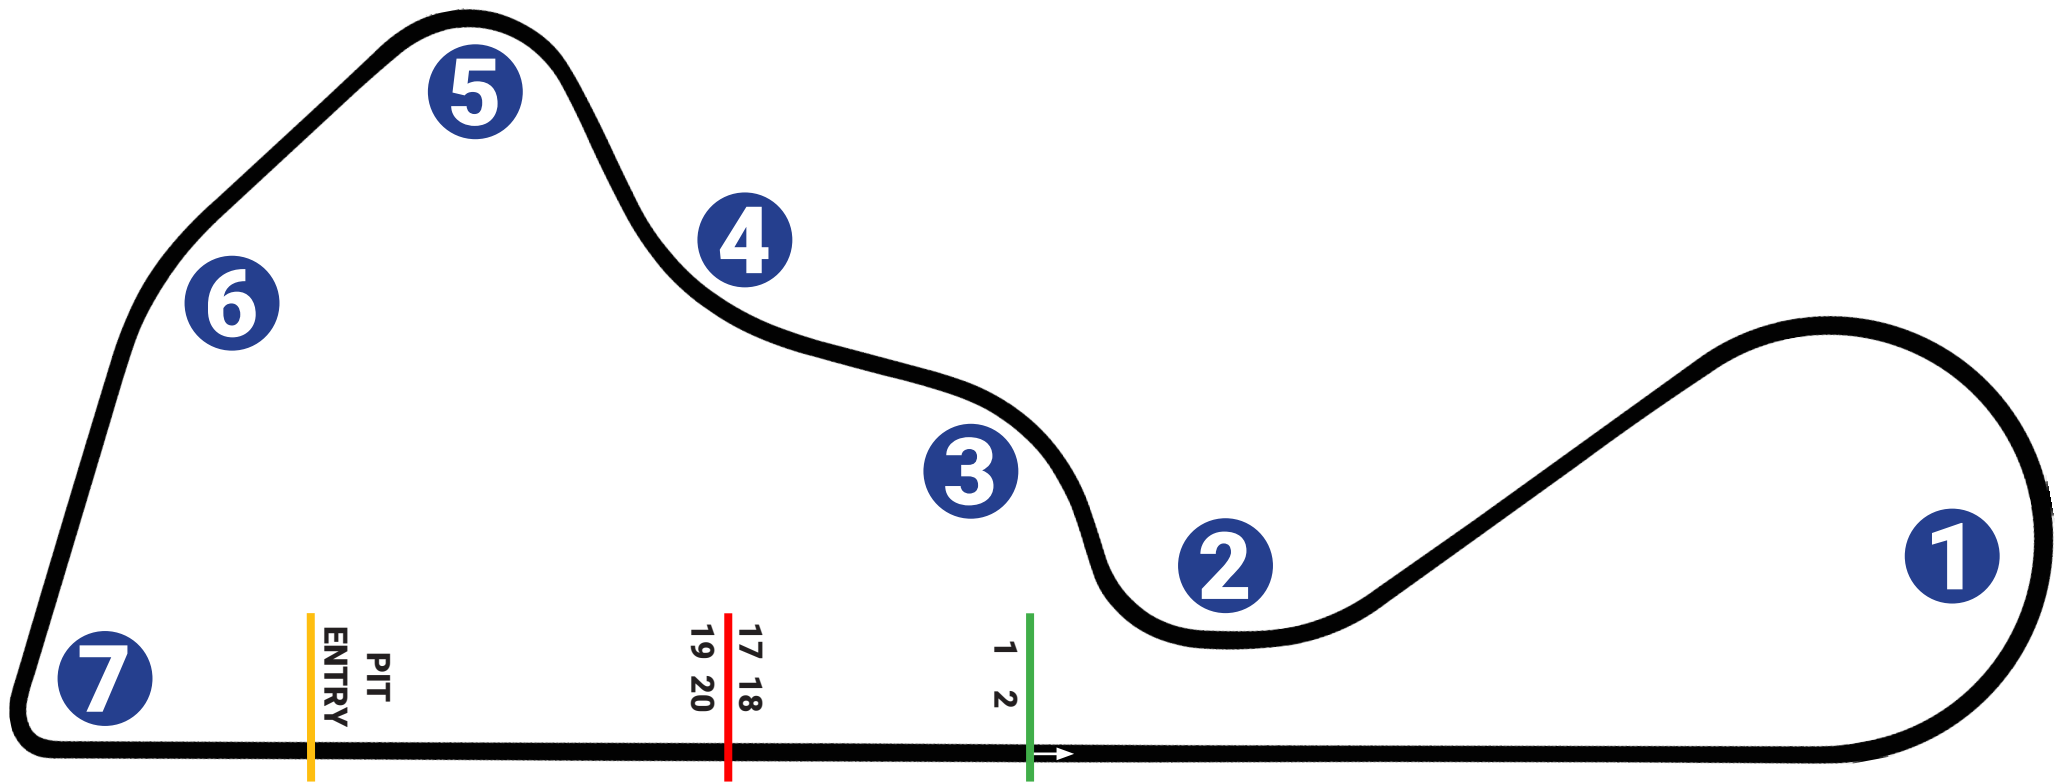

TERETONGA PARK

LENGTH: 2.62KM

DIRECTION: ANTI-CLOCKWISE

ADDRESS: 86 SANDY POINT RD, INVERCARGILL

— START/FINISH LINE

— RED FLAG CONTROL LINE

— SAFETY CAR CONTROL LINE

Teretonga
park