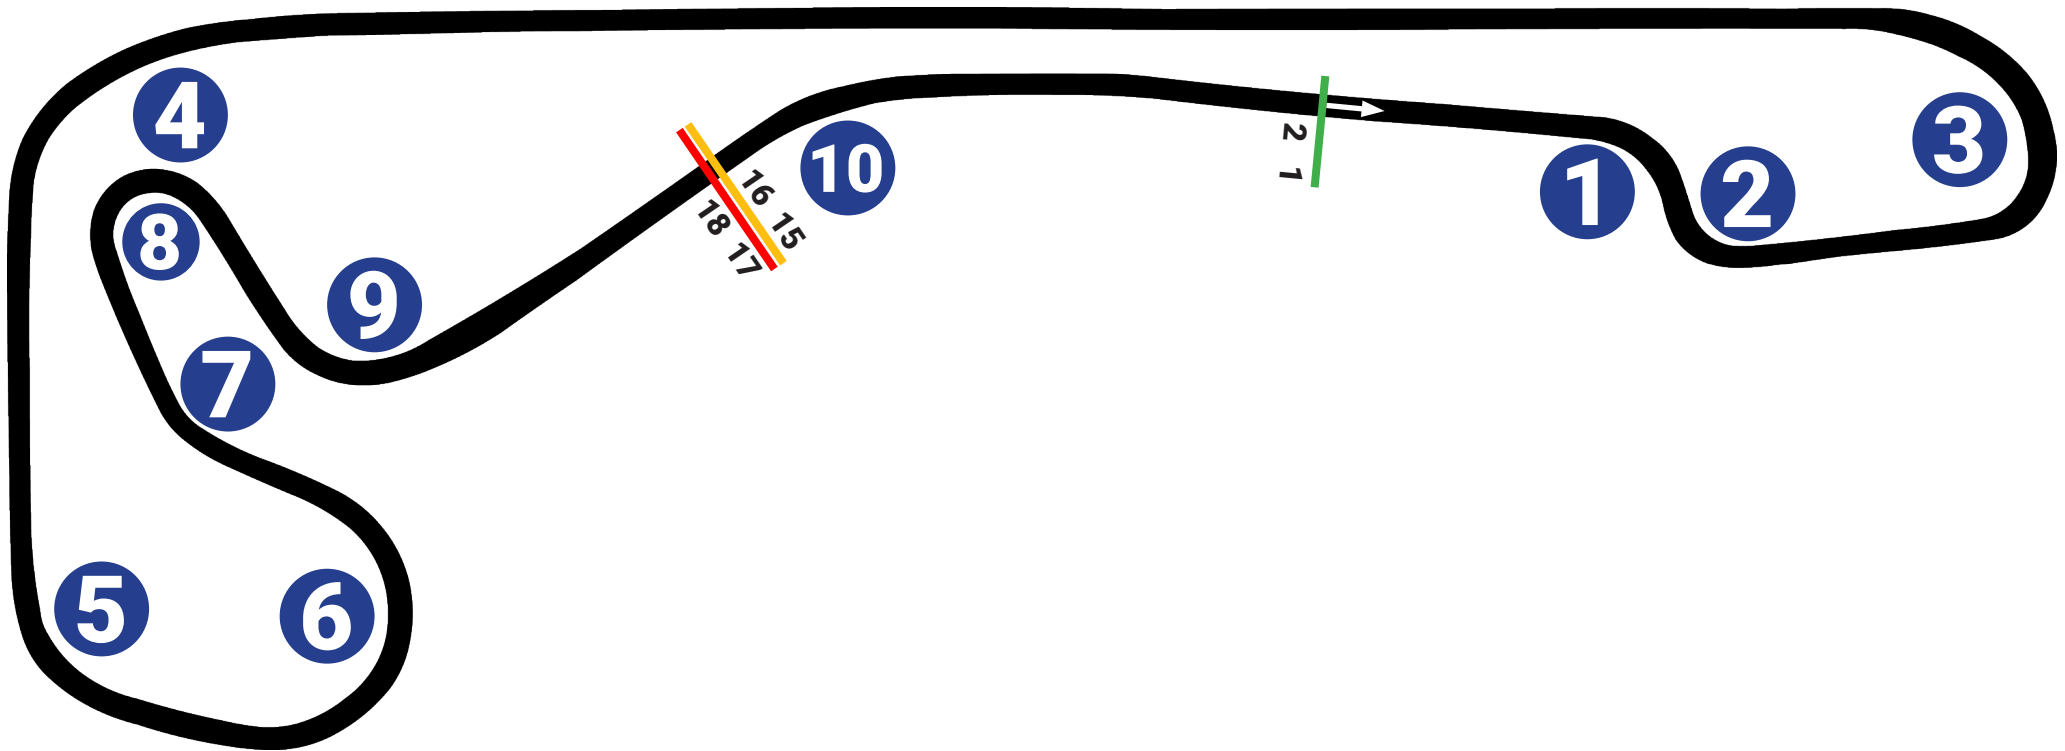

LEVELS RACEWAY

LENGTH: 2.4KM

DIRECTION: ANTI-CLOCKWISE

ADDRESS: 418 FALVEY RD, TIMARU

— START/FINISH LINE

— RED FLAG CONTROL LINE

— SAFETY CAR CONTROL LINE