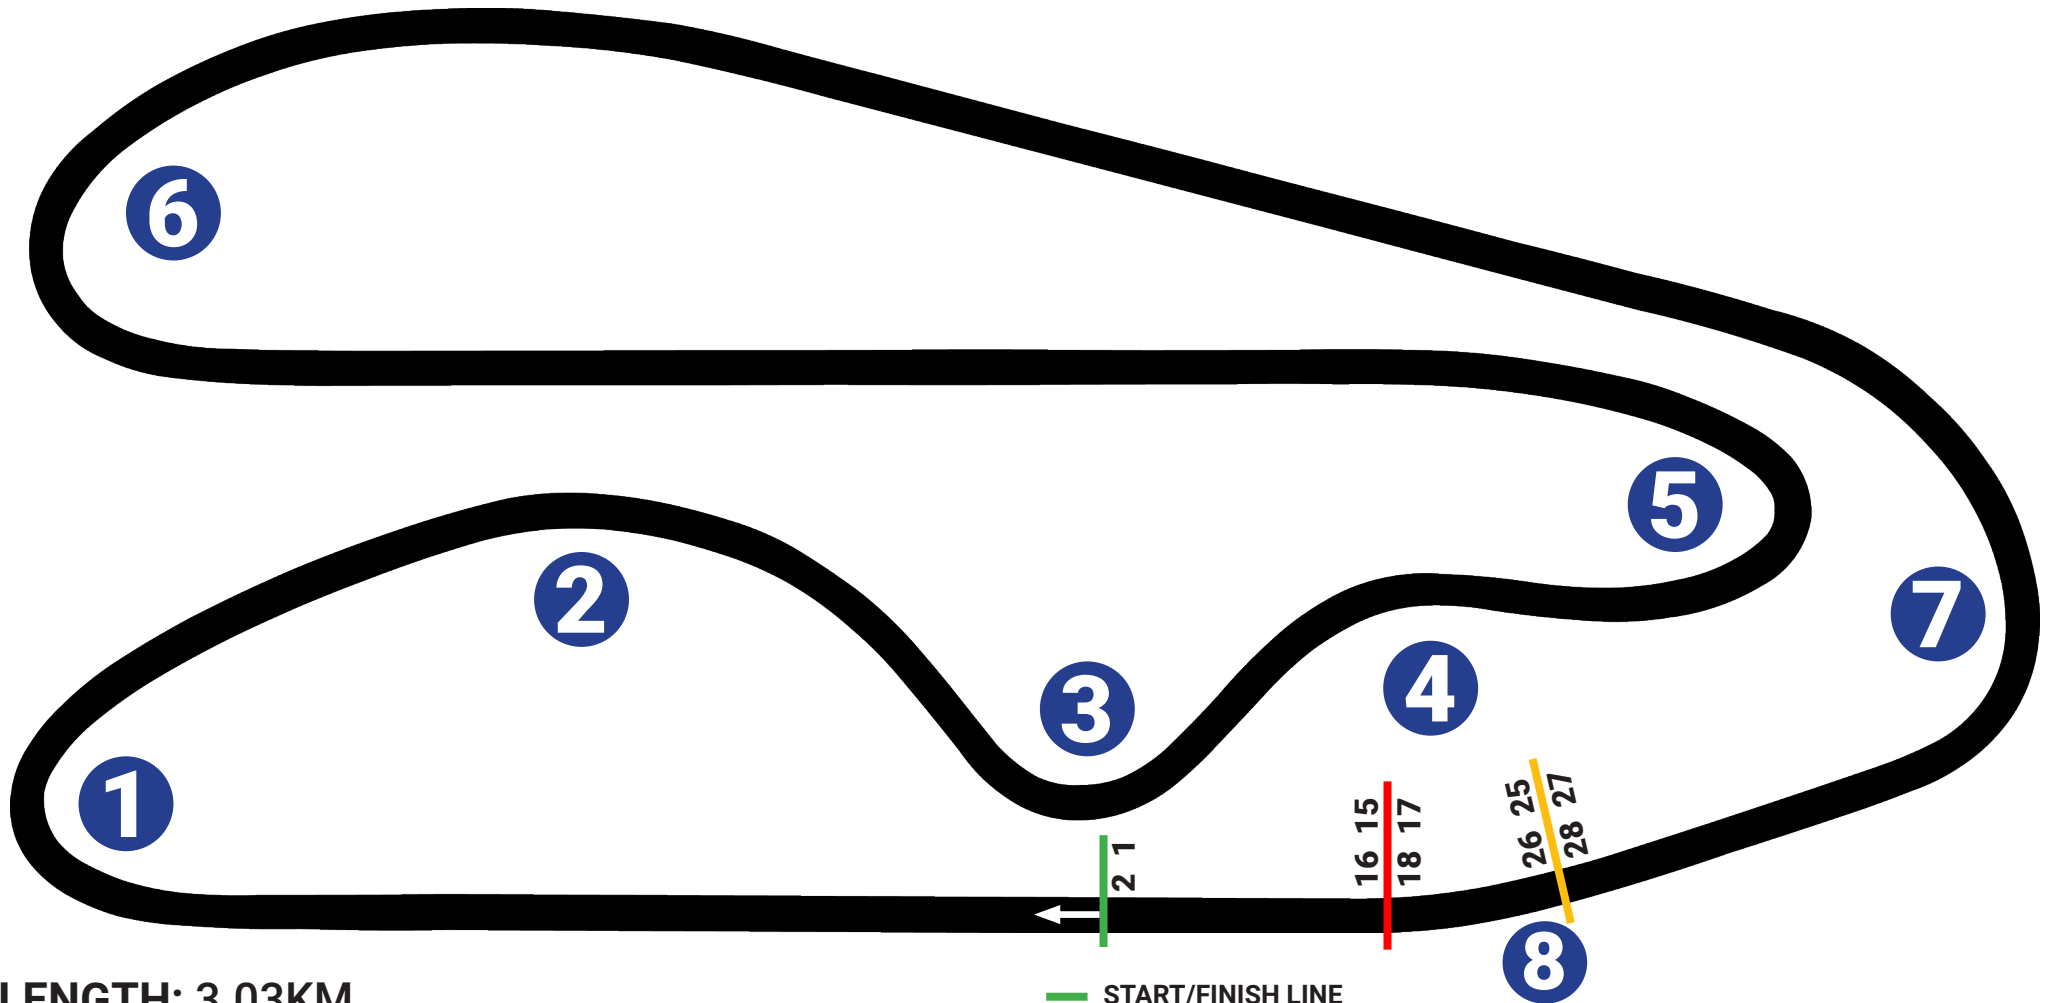

MANFEILD CIRCUIT CHRIS AMON

LENGTH: 3.03KM
DIRECTION: CLOCKWISE
ADDRESS: 59 SOUTH STREET, FEILDING

- START/FINISH LINE
- RED FLAG CONTROL LINE
- SAFETY CAR CONTROL LINE

MANFEILD