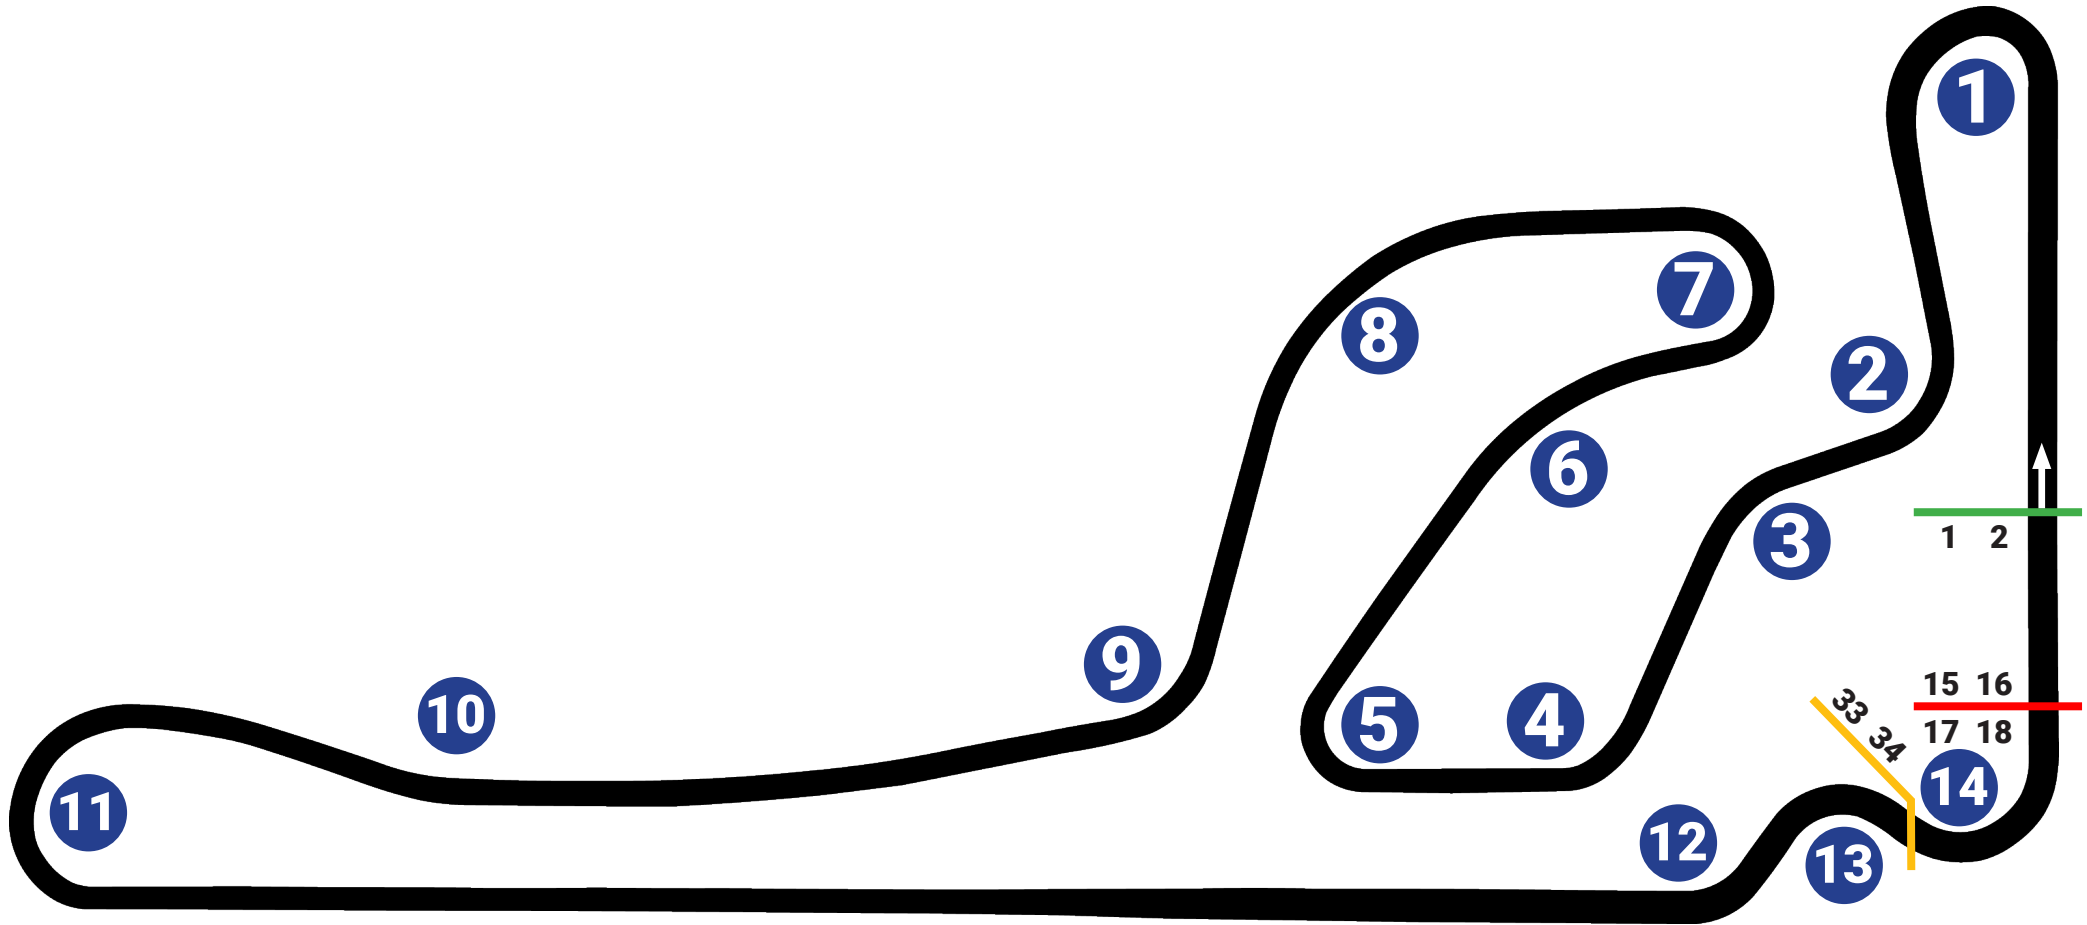

TAUPO INTERNATIONAL MOTORSPORT PARK

LENGTH: 3.32KM
DIRECTION: ANTI-CLOCKWISE
ADDRESS: 463 BROADLANDS ROAD, TAUPO

- START/FINISH LINE
- RED FLAG CONTROL LINE
- SAFETY CAR CONTROL LINE