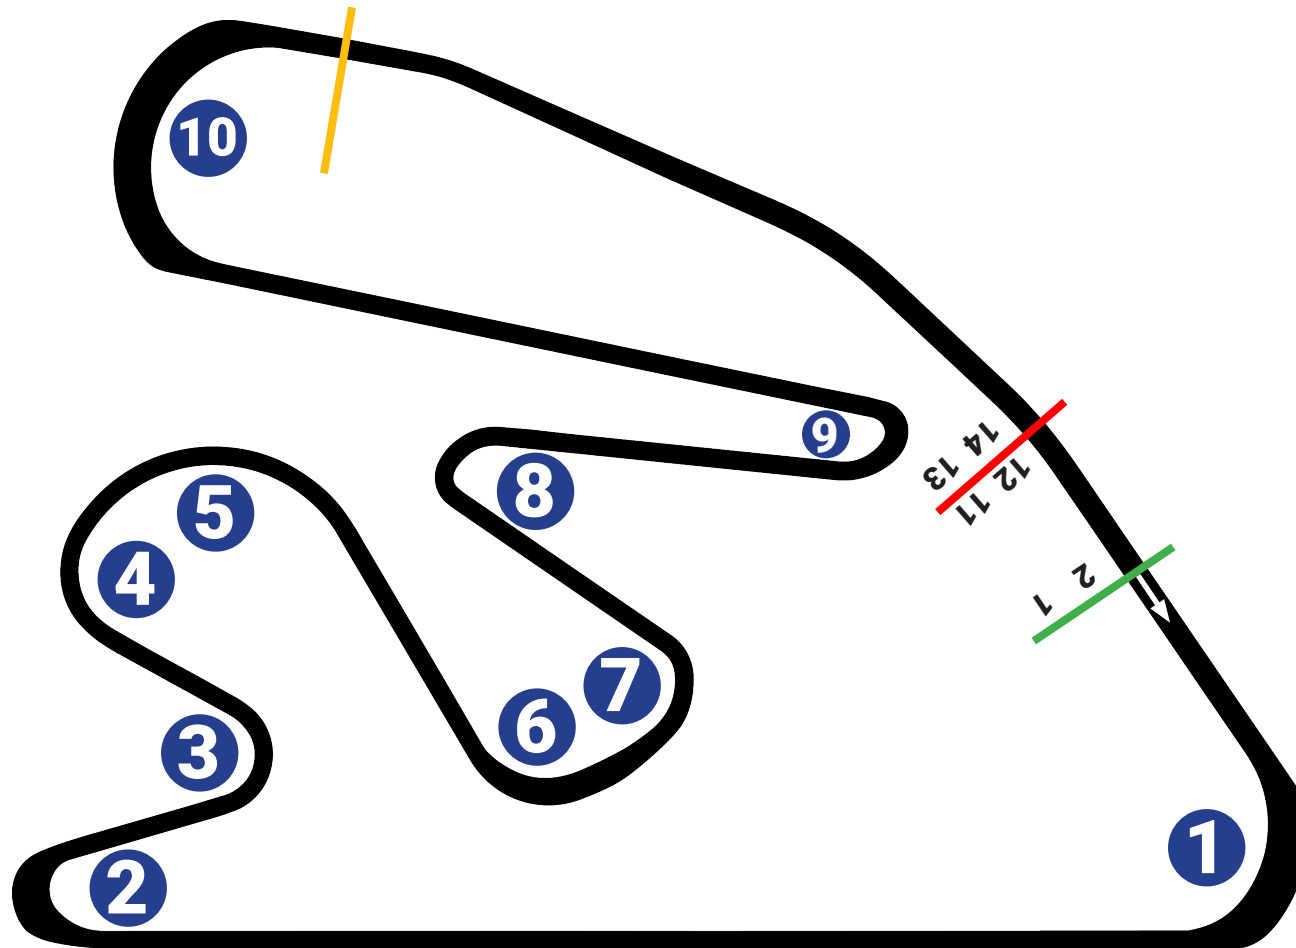

# HAMPTON DOWNS MOTORSPORT PARK INT.

**LENGTH: 4KM**

**DIRECTION: CLOCKWISE**

**ADDRESS: 20 HAMPTON DOWNS ROAD, WAIKATO**

- START/FINISH LINE
- RED FLAG CONTROL LINE
- SAFETY CAR CONTROL LINE